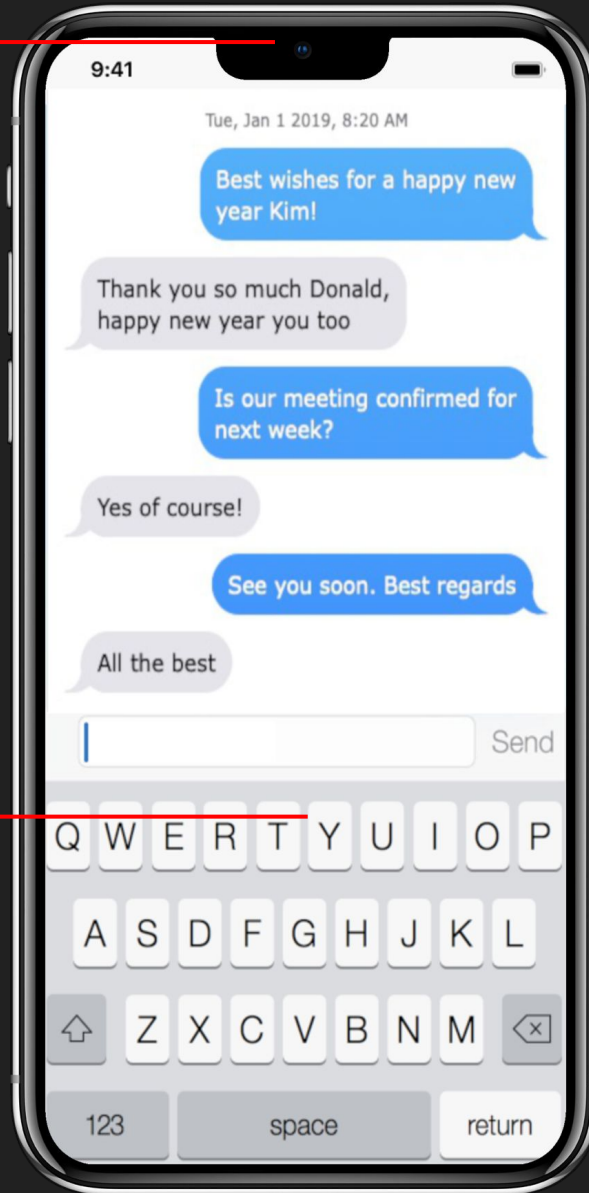

WELCOME

P  X A R

Minimalist

Smart

Simple

Simplicity requires the elimination of everything that clutters the user experience.

Steve Jobs

1963

KEY?

A SECTION
 SCALE 1 : 7.5

\$99.9

Embedded satellite antenna

Embedded in the device

Worldwide connection

E2E Encryption

Ease of use