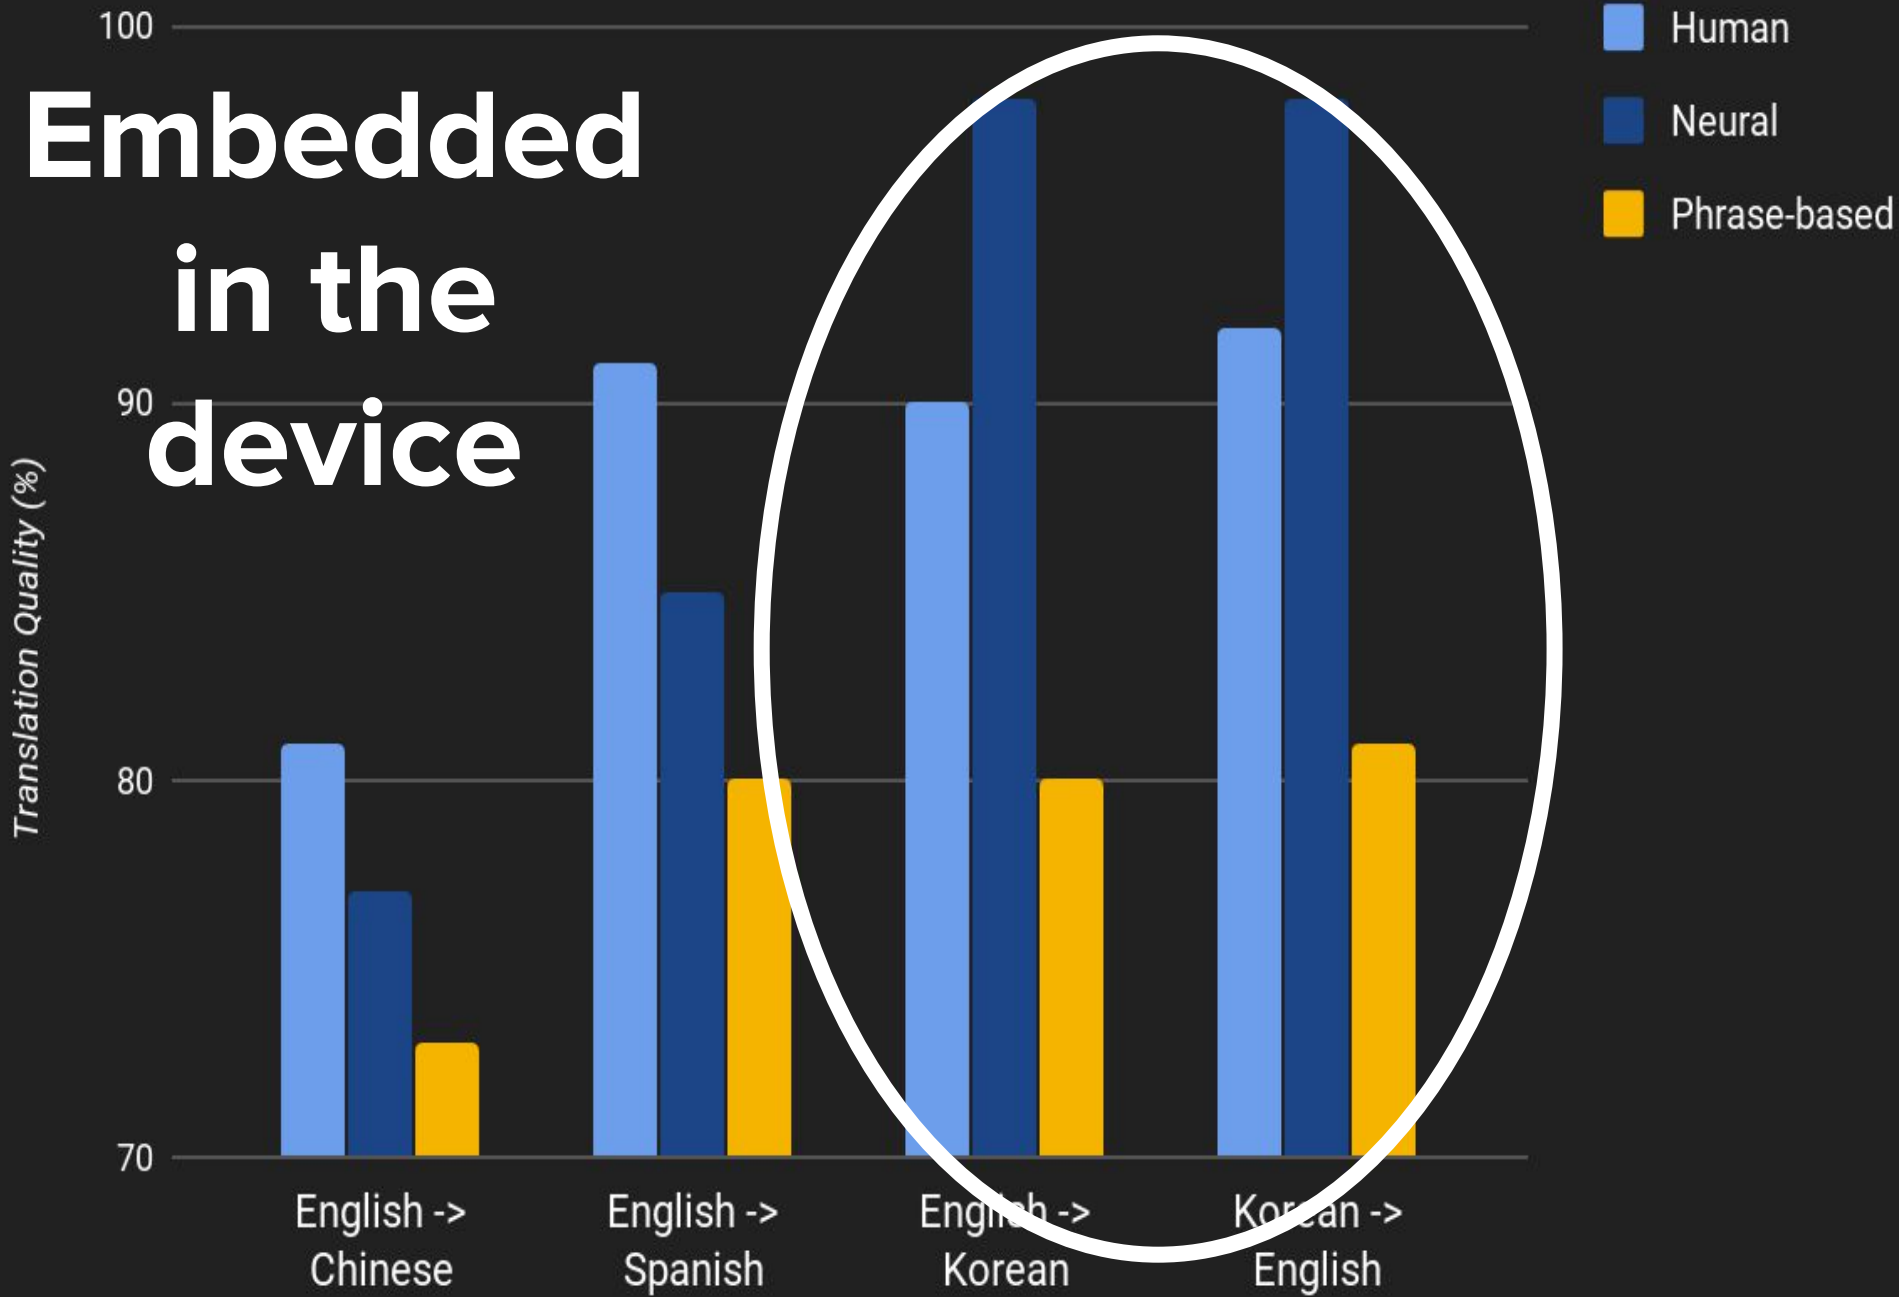

KEY?

A SECTION
 SCALE 1 : 7.5

\$99.9

Embedded satellite antenna

Embedded in the device

Worldwide connection

E2E Encryption

Ease of use