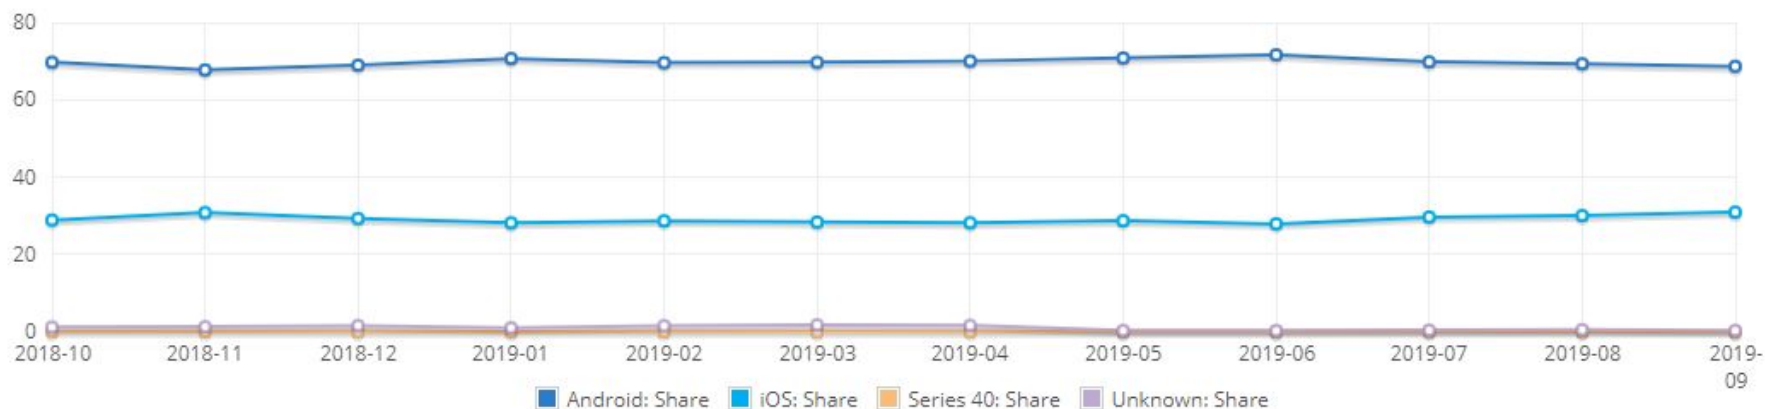

# SOFTWARE

- Massive User Base

Operating System Market Share

Monthly 2018-10 to 2019-09

AND OR + Add filter + Add group

Device Type in Mobile x Delete

Show 10 entries

Search: