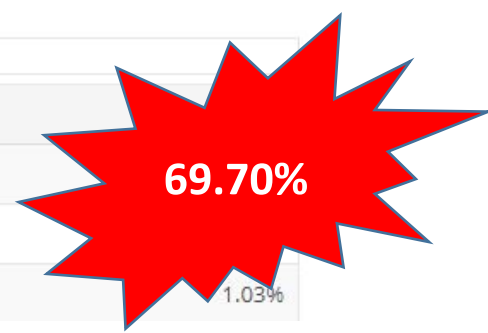

Show 10 entries

Search:

Platform	Share
☐ Android	69.70%
☐ iOS	30.00%
☐ Unknown	1.03%